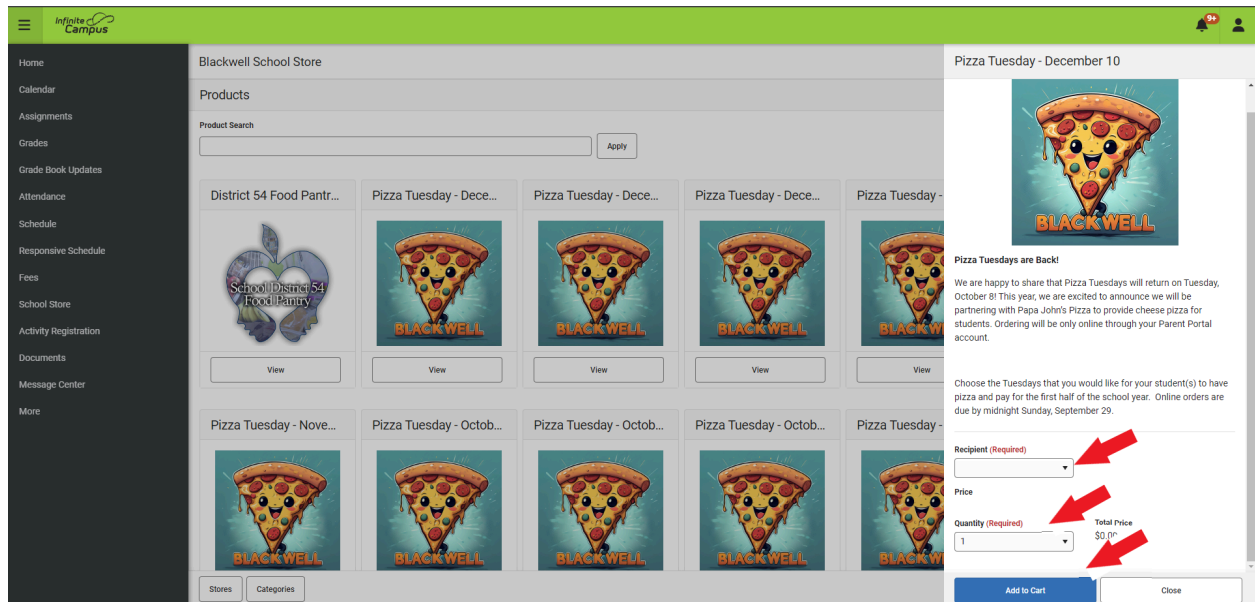

Blackwell Pizza Tuesday Ordering Instructions

Pizza has been added to the school store and is now active through September 29th. As a reminder when a parent logs in, the path is School Store - Shop:

You can then directly choose the date they would like to order from by clicking view:

Then, choose a recipient, the quantity of slices up to 2 and add to cart:

Once you have completed what you would like to order, click "My Cart" to complete payment:

Let us know if you have any questions and have a wonderful day!