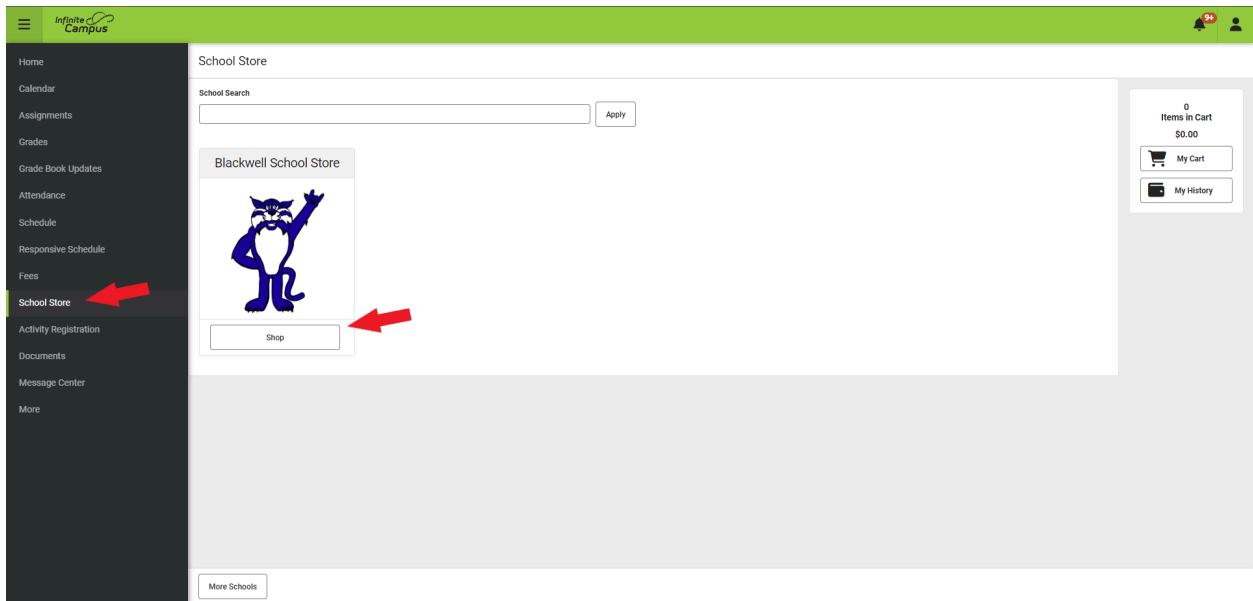

Blackwell Pizza Tuesday Ordering Instructions

Pizza has been added to the school store and is now active through September 29th. As a reminder when a parent logs in, the path is School Store - Shop:

You can then directly choose the date they would like to order from by clicking view: