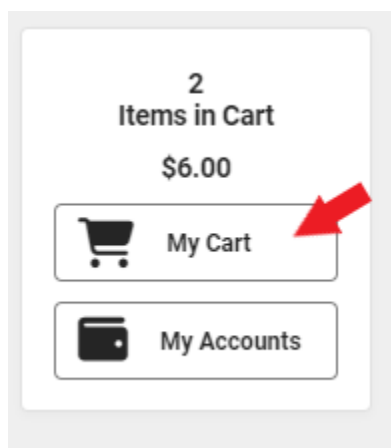

Blackwell Pizza Tuesday Ordering Instructions

Pizza has been added to the school store and is now active through September 29th. As a reminder when a parent logs in, the path is School Store - Shop:

You can then directly choose the date they would like to order from by clicking view:

Then, choose a recipient, the quantity of slices up to 2 and add to cart:

Once you have completed what you would like to order, click "My Cart" to complete payment:

Let us know if you have any questions and have a wonderful day!